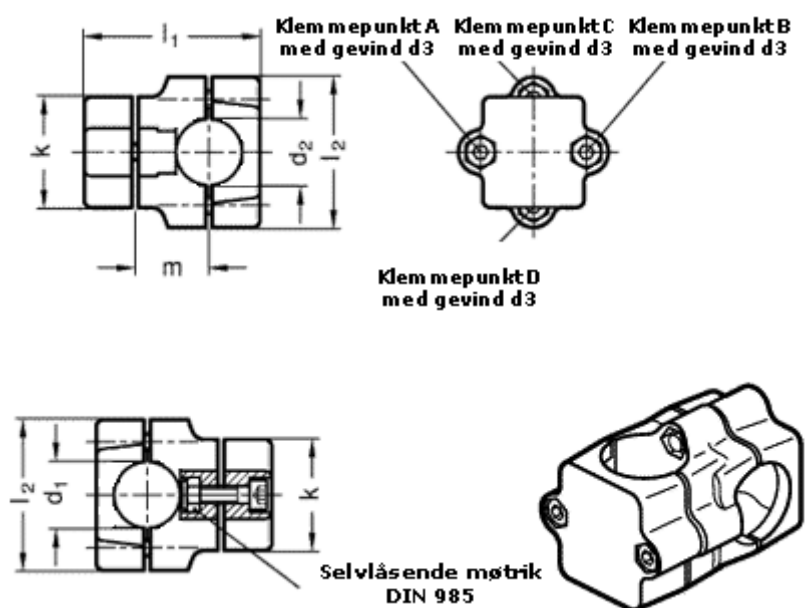

Article number: 20134B35B35602BL

Description: E+G Two-way Connector
GN134-B35-B35-60-2-BL

Measures

Adjustable clamp lever = GN 911-M 8-55 have to be ordred separately

d1	= 35
d2	= 35
d3	= M 8
k	= 60
l1	= 109.0
l2	= 79
m	= 50.0